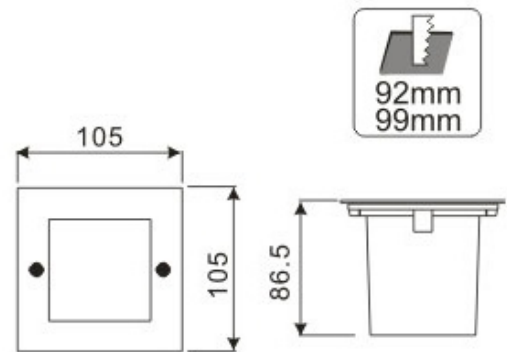

# LED Recessed Lighting – LR-R00151

Model No.	LR-R00151
LED Type	5mm
LED Q'TY.	16
Beam Angle	-
Minimum luminous flux(lm)	80
Voltage	120-240V
LED Watt	1.5W
Environmental Temperature	- 20°C~60°C
Environmental Humidity	0%-95%
Safety Class	I
Safety Type	IP54
Material	ST304+Aluminium
Driver	Included